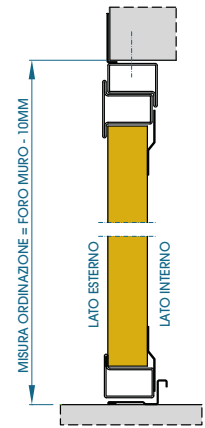

PORTA UNIVERSAL

Universal door

PORTA UNIVERSAL AD UN BATTENTE ACCIAIO Porta universal Acciao line, one- swing door

PORTA UNIVERSAL A DUE BATTENTI ACCIAIO COIBENTATO Porta universal Acciao line sandwich panels, two- swing door